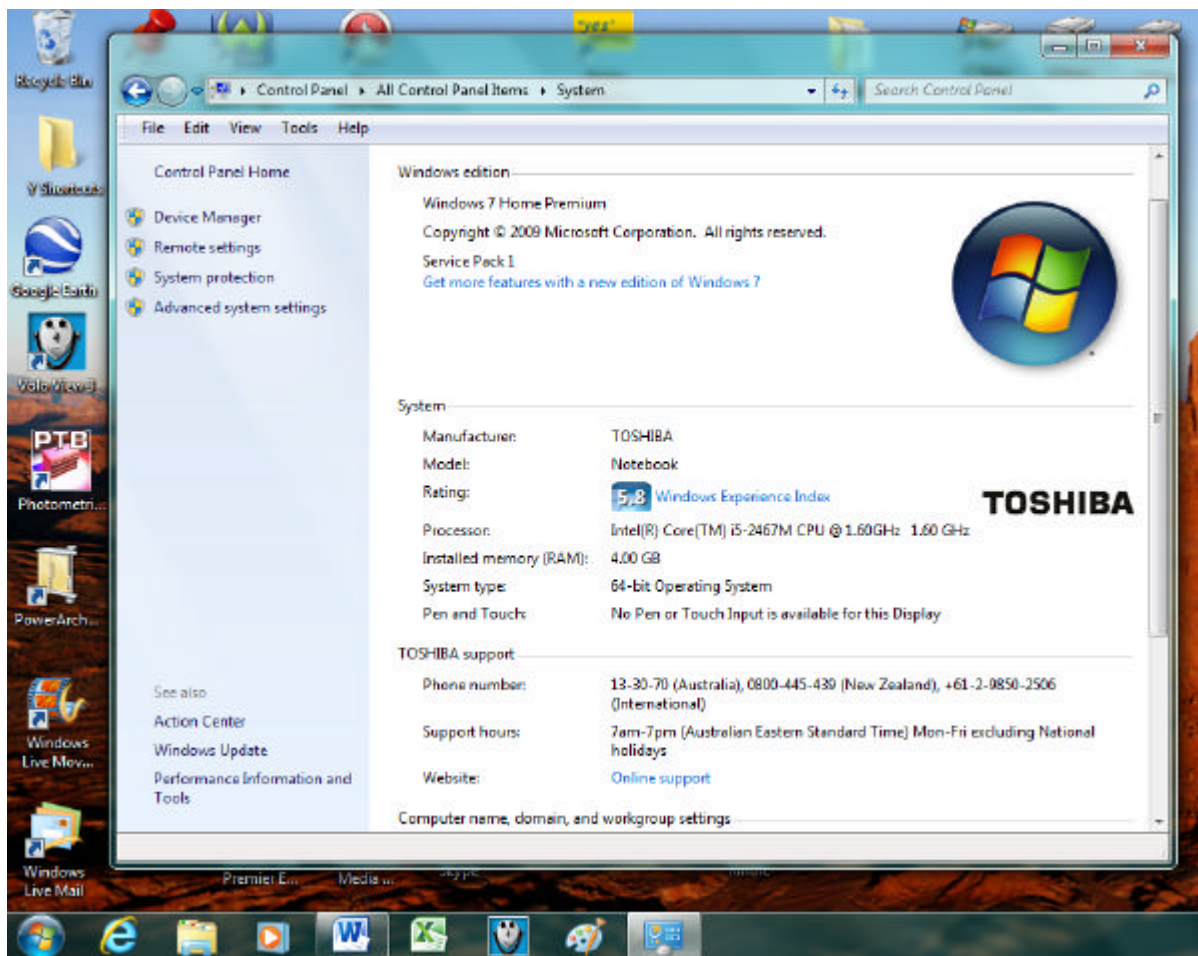

What is my Operating System Version & is it 32-bit or 64-bit?

For Windows 7

Click on the Start orb and select the **Control Panel** item.

Then double click on the **System** icon.

At the top of the subsequent screen it shows the **Windows edition** (eg. Windows 7 Home Premium) and further down see opposite **System type**: whether 32-bit or 64-bit.