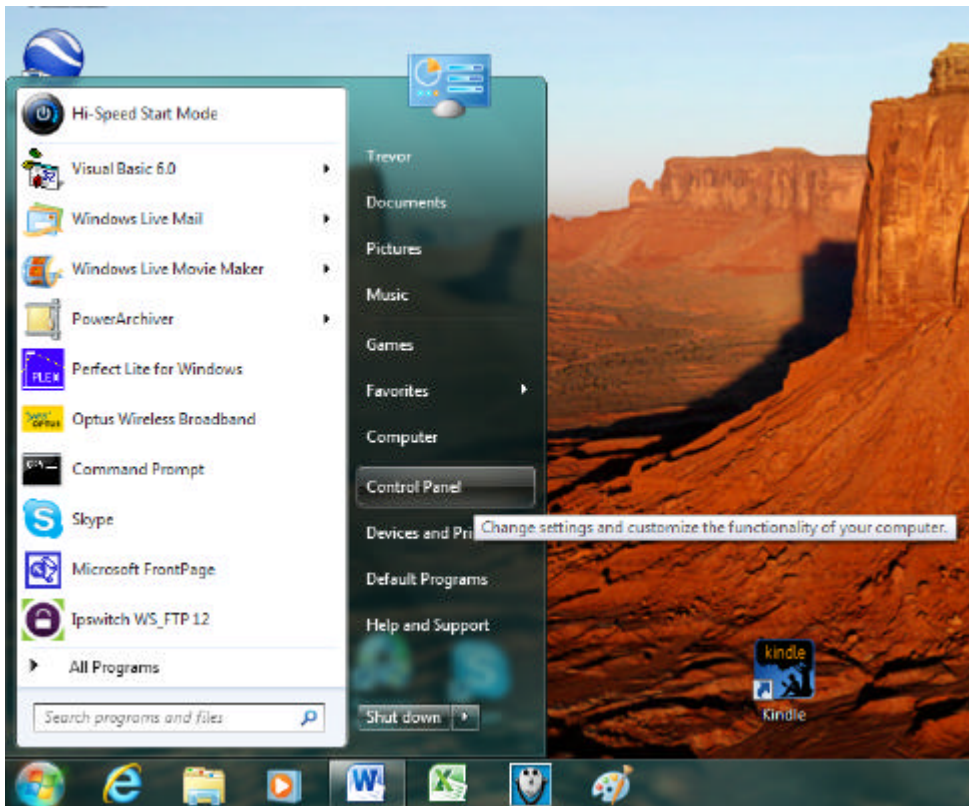

What is my Operating System Version & is it 32-bit or 64-bit?

For Windows 7

Click on the Start orb and select the **Control Panel** item.

Then double click on the **System** icon.

At the top of the subsequent screen it shows the **Windows edition** (eg. Windows 7 Home Premium) and further down see opposite **System type**: whether 32-bit or 64-bit.