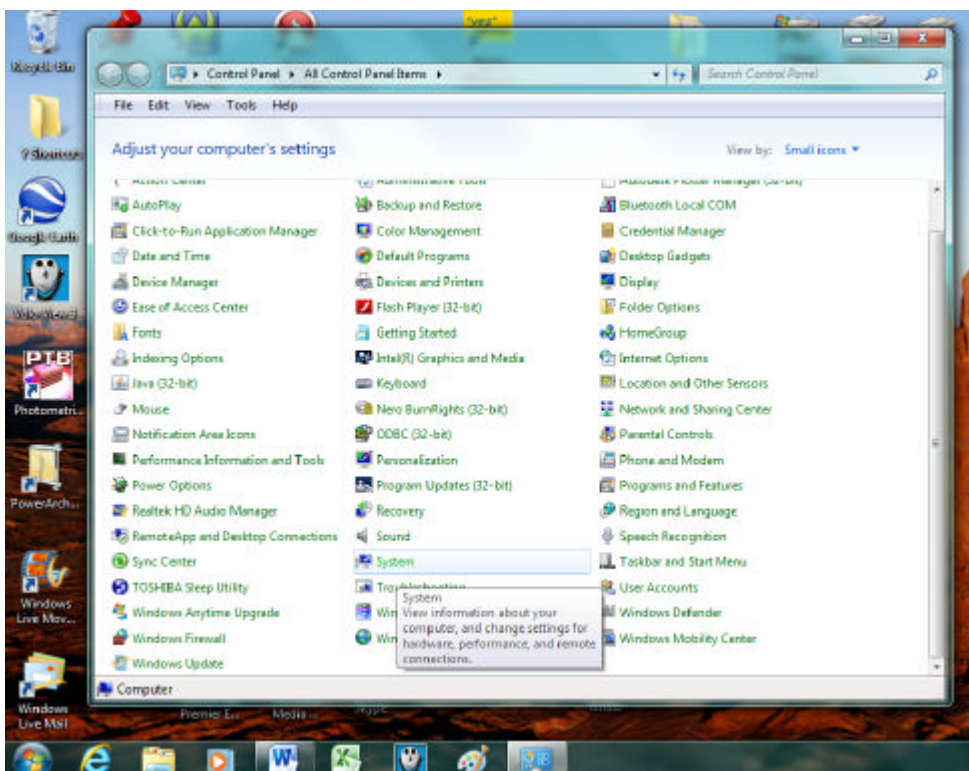

What is my Operating System Version & is it 32-bit or 64-bit?

For Windows 7

Click on the Start orb and select the **Control Panel** item.

Then double click on the **System** icon.

At the top of the subsequent screen it shows the **Windows edition** (eg. Windows 7 Home Premium) and further down see opposite **System type**: whether 32-bit or 64-bit.